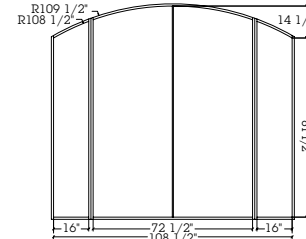

FLAT ARCH
Double doors and two sidelights.