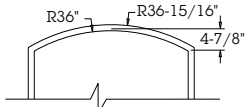

STANDARD ARCHES

The illustrations shown are for 36"W doors and 16"W sidelights.
The outer measure shown is the outside of jamb. Inner measure is actual door radius.

**TRUE RADIUS
HALF ROUND**

FLAT** Radius equals door(s) width. To calculate distance from springline to apex, multiply door(s) width x .134.

SEGMENT** Radius equals 2/3 of door(s) width. To calculate distance from springline to apex, multiply door(s) width x .226.

ELLIPTICAL - See charts below.

ELLIPTICAL* - Standard Radius

Transom Size	Door, Sidelight Size	A Radius	B Radius
72-1/2"W x 18"H	(2) 36"W Doors	54-5/8"	9"
72-1/2"W x 24"H	(2) 36"W Doors	45-5/8"	16"
84-1/2"W x 18"H	(2) 42"W Doors	70-3/4"	7-3/4"
84-1/2"W x 24"H	(2) 42"W Doors	59-1/4"	14-1/4"
96-1/2"W x 24"H	(2) 48"W Doors	72-3/4"	12"
108-1/2"W x 24"H	(2) 36"W Doors (2) 16"W Sidelights	89-3/8"	11"
112-1/2"W x 24"H	(2) 36"W Doors (2) 18"W Sidelights	95-1/4"	10-3/4"