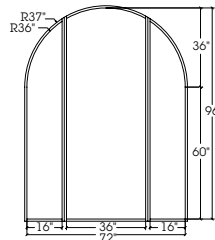

STANDARD ARCHES

The illustrations shown are for 36"W doors and 16"W sidelights.
The outer measure shown is the outside of jamb. Inner measure is actual door radius.

**TRUE RADIUS
HALF ROUND**

FLAT** Radius equals door(s) width. To calculate distance from springline to apex, multiply door(s) width x .134.

SEGMENT** Radius equals 2/3 of door(s) width. To calculate distance from springline to apex, multiply door(s) width x .226.

ELLIPTICAL - See charts below.

ELLIPTICAL* - Standard Radius

Transom Size	Door, Sidelight Size	A Radius	B Radius
72-1/2"W x 18"H	(2) 36"W Doors	54-5/8"	9"
72-1/2"W x 24"H	(2) 36"W Doors	45-5/8"	16"
84-1/2"W x 18"H	(2) 42"W Doors	70-3/4"	7-3/4"
84-1/2"W x 24"H	(2) 42"W Doors	59-1/4"	14-1/4"
96-1/2"W x 24"H	(2) 48"W Doors	72-3/4"	12"
108-1/2"W x 24"H	(2) 36"W Doors (2) 16"W Sidelights	89-3/8"	11"
112-1/2"W x 24"H	(2) 36"W Doors (2) 18"W Sidelights	95-1/4"	10-3/4"

GOthic ARCH TRANSOMS #177* AND #3058*

Arch dimensions are contingent on transom size. Shop drawings are provided showing dimensions. If specific dimensions are required, request quotation.

- * Nonstandard arches require a plywood or Mylar template.
- ** Nonstandard arches require radius dimensions.

TRUE RADIUS ARCH
Single door and two sidelights.

FLAT ARCH
Single door and two sidelights.

SEGMENT ARCH
Single door and two sidelights.

ELLIPTICAL ARCH
Single door and two sidelights.

**TRUE RADIUS ARCH DOOR AND
RECTANGULAR SIDELIGHTS**
Single door and two sidelights.