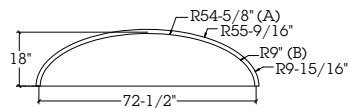

STANDARD ARCHES

The illustrations shown are for 36"W doors and 16"W sidelights.
The outer measure shown is the outside of jamb. Inner measure is actual door radius.

**TRUE RADIUS
HALF ROUND**

FLAT** Radius equals door(s) width. To calculate distance from springline to apex, multiply door(s) width x .134.

SEGMENT** Radius equals 2/3 of door(s) width. To calculate distance from springline to apex, multiply door(s) width x .226.

ELLIPTICAL - See charts below.

ELLIPTICAL* - Standard Radius

Transom Size	Door, Sidelight Size	A Radius	B Radius
72-1/2"W x 18"H	(2) 36"W Doors	54-5/8"	9"
72-1/2"W x 24"H	(2) 36"W Doors	45-5/8"	16"
84-1/2"W x 18"H	(2) 42"W Doors	70-3/4"	7-3/4"
84-1/2"W x 24"H	(2) 42"W Doors	59-1/4"	14-1/4"
96-1/2"W x 24"H	(2) 48"W Doors	72-3/4"	12"
108-1/2"W x 24"H	(2) 36"W Doors (2) 16"W Sidelights	89-3/8"	11"
112-1/2"W x 24"H	(2) 36"W Doors (2) 18"W Sidelights	95-1/4"	10-3/4"