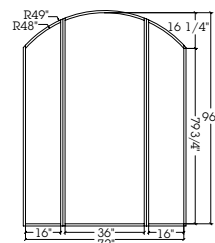

STANDARD ARCHES

The illustrations shown are for 36"W doors and 16"W sidelights.
The outer measure shown is the outside of jamb. Inner measure is actual door radius.

**TRUE RADIUS
HALF ROUND**

FLAT** Radius equals door(s) width. To calculate distance from springline to apex, multiply door(s) width x .134.

SEGMENT** Radius equals 2/3 of door(s) width. To calculate distance from springline to apex, multiply door(s) width x .226.

ELLIPTICAL - See charts below.

ELLIPTICAL* - Standard Radius

Transom Size	Door, Sidelight Size	A Radius	B Radius
72-1/2"W x 18"H	(2) 36"W Doors	54-5/8"	9"
72-1/2"W x 24"H	(2) 36"W Doors	45-5/8"	16"
84-1/2"W x 18"H	(2) 42"W Doors	70-3/4"	7-3/4"
84-1/2"W x 24"H	(2) 42"W Doors	59-1/4"	14-1/4"
96-1/2"W x 24"H	(2) 48"W Doors	72-3/4"	12"
108-1/2"W x 24"H	(2) 36"W Doors (2) 16"W Sidelights	89-3/8"	11"
112-1/2"W x 24"H	(2) 36"W Doors (2) 18"W Sidelights	95-1/4"	10-3/4"

GOthic ARCH TRANSOMS #177* AND #3058*

Arch dimensions are contingent on transom size. Shop drawings are provided showing dimensions. If specific dimensions are required, request quotation.

- * Nonstandard arches require a plywood or Mylar template.
- ** Nonstandard arches require radius dimensions.

TRUE RADIUS ARCH
Single door and two sidelights.

FLAT ARCH
Single door and two sidelights.

SEGMENT ARCH
Single door and two sidelights.

ELLIPTICAL ARCH
Single door and two sidelights.

**TRUE RADIUS ARCH DOOR AND
RECTANGULAR SIDELIGHTS**
Single door and two sidelights.