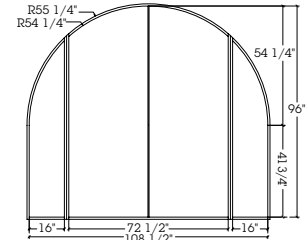

STANDARD ARCHES

The illustrations shown are for 36"W doors and 16"W sidelights.
The outer measure shown is the outside of jamb. Inner measure is actual door radius.

**TRUE RADIUS
HALF ROUND**

FLAT** Radius equals door(s) width. To calculate distance from springline to apex, multiply door(s) width x .134.

SEGMENT** Radius equals 2/3 of door(s) width. To calculate distance from springline to apex, multiply door(s) width x .226.

ELLIPTICAL - See charts below.

ELLIPTICAL* - Standard Radius

Transom Size	Door, Sidelight Size	A Radius	B Radius
72-1/2"W x 18"H	(2) 36"W Doors	54-5/8"	9"
72-1/2"W x 24"H	(2) 36"W Doors	45-5/8"	16"
84-1/2"W x 18"H	(2) 42"W Doors	70-3/4"	7-3/4"
84-1/2"W x 24"H	(2) 42"W Doors	59-1/4"	14-1/4"
96-1/2"W x 24"H	(2) 48"W Doors	72-3/4"	12"
108-1/2"W x 24"H	(2) 36"W Doors (2) 16"W Sidelights	89-3/8"	11"
112-1/2"W x 24"H	(2) 36"W Doors (2) 18"W Sidelights	95-1/4"	10-3/4"

TRUE RADIUS ARCH
Single door and two sidelights.

FLAT ARCH
Single door and two sidelights.

SEGMENT ARCH
Single door and two sidelights.

ELLIPTICAL ARCH
Single door and two sidelights.

**TRUE RADIUS ARCH DOOR AND
RECTANGULAR SIDELIGHTS**
Single door and two sidelights.

PAIRED DOORS

Drawings #1 and #2 to the right show the two possible ways of making rectangular double doors with arch top rails.

TRUE RADIUS ARCH
Double doors and two sidelights.

FLAT ARCH
Double doors and two sidelights.