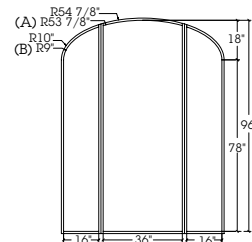

STANDARD ARCHES

The illustrations shown are for 36"W doors and 16"W sidelights.
The outer measure shown is the outside of jamb. Inner measure is actual door radius.

**TRUE RADIUS
HALF ROUND**

FLAT** Radius equals door(s) width. To calculate distance from springline to apex, multiply door(s) width x .134.

SEGMENT** Radius equals 2/3 of door(s) width. To calculate distance from springline to apex, multiply door(s) width x .226.

ELLIPTICAL - See charts below.

ELLIPTICAL* - Standard Radius

Transom Size	Door, Sidelight Size	A Radius	B Radius
72-1/2"W x 18"H	(2) 36"W Doors	54-5/8"	9"
72-1/2"W x 24"H	(2) 36"W Doors	45-5/8"	16"
84-1/2"W x 18"H	(2) 42"W Doors	70-3/4"	7-3/4"
84-1/2"W x 24"H	(2) 42"W Doors	59-1/4"	14-1/4"
96-1/2"W x 24"H	(2) 48"W Doors	72-3/4"	12"
108-1/2"W x 24"H	(2) 36"W Doors (2) 16"W Sidelights	89-3/8"	11"
112-1/2"W x 24"H	(2) 36"W Doors (2) 18"W Sidelights	95-1/4"	10-3/4"

GOthic ARCH TRANSOMS #177* AND #3058*

Arch dimensions are contingent on transom size. Shop drawings are provided showing dimensions. If specific dimensions are required, request quotation.

- * Nonstandard arches require a plywood or Mylar template.
- ** Nonstandard arches require radius dimensions.

TRUE RADIUS ARCH
Single door and two sidelights.

FLAT ARCH
Single door and two sidelights.

SEGMENT ARCH
Single door and two sidelights.

ELLIPTICAL ARCH
Single door and two sidelights.

**TRUE RADIUS ARCH DOOR AND
RECTANGULAR SIDELIGHTS**
Single door and two sidelights.