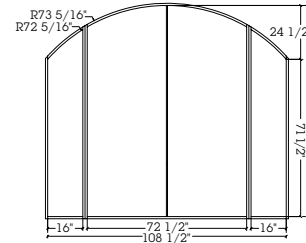

STANDARD ARCHES

The illustrations shown are for 36"W doors and 16"W sidelights.
The outer measure shown is the outside of jamb. Inner measure is actual door radius.

**TRUE RADIUS
HALF ROUND**

FLAT** Radius equals door(s) width. To calculate distance from springline to apex, multiply door(s) width x .134.

SEGMENT** Radius equals 2/3 of door(s) width. To calculate distance from springline to apex, multiply door(s) width x .226.

ELLIPTICAL - See charts below.

ELLIPTICAL* - Standard Radius

Transom Size	Door, Sidelight Size	A Radius	B Radius
72-1/2"W x 18"H	(2) 36"W Doors	54-5/8"	9"
72-1/2"W x 24"H	(2) 36"W Doors	45-5/8"	16"
84-1/2"W x 18"H	(2) 42"W Doors	70-3/4"	7-3/4"
84-1/2"W x 24"H	(2) 42"W Doors	59-1/4"	14-1/4"
96-1/2"W x 24"H	(2) 48"W Doors	72-3/4"	12"
108-1/2"W x 24"H	(2) 36"W Doors (2) 16"W Sidelights	89-3/8"	11"
112-1/2"W x 24"H	(2) 36"W Doors (2) 18"W Sidelights	95-1/4"	10-3/4"

PAIRED DOORS

Drawings #1 and #2 to the right show the two possible ways of making rectangular double doors with arch top rails.

TRUE RADIUS ARCH
Double doors and two sidelights.

FLAT ARCH
Double doors and two sidelights.

SEGMENT ARCH
Double doors and two sidelights.

ELLIPTICAL ARCH
Double doors and two sidelights.

**TRUE RADIUS ARCH DOOR AND
RECTANGULAR SIDELIGHTS**
Double doors and two sidelights.

**#1, TOP RAIL ARCH
MIRROR IMAGE**