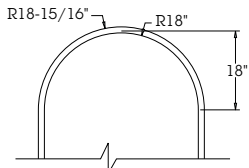

STANDARD ARCHES

The illustrations shown are for 36"W doors and 16"W sidelights.
The outer measure shown is the outside of jamb. Inner measure is actual door radius.

**TRUE RADIUS
HALF ROUND**

FLAT** Radius equals door(s) width. To calculate distance from springline to apex, multiply door(s) width x .134.

SEGMENT** Radius equals 2/3 of door(s) width. To calculate distance from springline to apex, multiply door(s) width x .226.

ELLIPTICAL - See charts below.

ELLIPTICAL* - Standard Radius

Transom Size	Door, Sidelight Size	A Radius	B Radius
72-1/2"W x 18"H	(2) 36"W Doors	54-5/8"	9"
72-1/2"W x 24"H	(2) 36"W Doors	45-5/8"	16"
84-1/2"W x 18"H	(2) 42"W Doors	70-3/4"	7-3/4"
84-1/2"W x 24"H	(2) 42"W Doors	59-1/4"	14-1/4"
96-1/2"W x 24"H	(2) 48"W Doors	72-3/4"	12"
108-1/2"W x 24"H	(2) 36"W Doors (2) 16"W Sidelights	89-3/8"	11"
112-1/2"W x 24"H	(2) 36"W Doors (2) 18"W Sidelights	95-1/4"	10-3/4"