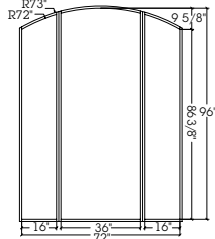

STANDARD ARCHES

The illustrations shown are for 36"W doors and 16"W sidelights.
The outer measure shown is the outside of jamb. Inner measure is actual door radius.

**TRUE RADIUS
HALF ROUND**

FLAT** Radius equals door(s) width. To calculate distance from springline to apex, multiply door(s) width x .134.

SEGMENT** Radius equals 2/3 of door(s) width. To calculate distance from springline to apex, multiply door(s) width x .226.

ELLIPTICAL - See charts below.

ELLIPTICAL* - Standard Radius

Transom Size	Door, Sidelight Size	A Radius	B Radius
72-1/2"W x 18"H	(2) 36"W Doors	54-5/8"	9"
72-1/2"W x 24"H	(2) 36"W Doors	45-5/8"	16"
84-1/2"W x 18"H	(2) 42"W Doors	70-3/4"	7-3/4"
84-1/2"W x 24"H	(2) 42"W Doors	59-1/4"	14-1/4"
96-1/2"W x 24"H	(2) 48"W Doors	72-3/4"	12"
108-1/2"W x 24"H	(2) 36"W Doors (2) 16"W Sidelights	89-3/8"	11"
112-1/2"W x 24"H	(2) 36"W Doors (2) 18"W Sidelights	95-1/4"	10-3/4"

GOthic ARCH TRANSOMS #177* AND #3058*

Arch dimensions are contingent on transom size. Shop drawings are provided showing dimensions. If specific dimensions are required, request quotation.

- * Nonstandard arches require a plywood or Mylar template.
- ** Nonstandard arches require radius dimensions.

TRUE RADIUS ARCH
Single door and two sidelights.

FLAT ARCH
Single door and two sidelights.

SEGMENT ARCH
Single door and two sidelights.

ELLIPTICAL ARCH
Single door and two sidelights.

**TRUE RADIUS ARCH DOOR AND
RECTANGULAR SIDELIGHTS**
Single door and two sidelights.