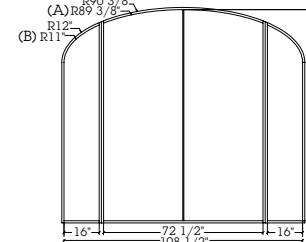

STANDARD ARCHES

The illustrations shown are for 36"W doors and 16"W sidelights.
The outer measure shown is the outside of jamb. Inner measure is actual door radius.

**TRUE RADIUS
HALF ROUND**

FLAT** Radius equals door(s) width. To calculate distance from springline to apex, multiply door(s) width x .134.

SEGMENT** Radius equals 2/3 of door(s) width. To calculate distance from springline to apex, multiply door(s) width x .226.

ELLIPTICAL - See charts below.

ELLIPTICAL* - Standard Radius

Transom Size	Door, Sidelight Size	A Radius	B Radius
72-1/2"W x 18"H	(2) 36"W Doors	54-5/8"	9"
72-1/2"W x 24"H	(2) 36"W Doors	45-5/8"	16"
84-1/2"W x 18"H	(2) 42"W Doors	70-3/4"	7-3/4"
84-1/2"W x 24"H	(2) 42"W Doors	59-1/4"	14-1/4"
96-1/2"W x 24"H	(2) 48"W Doors	72-3/4"	12"
108-1/2"W x 24"H	(2) 36"W Doors (2) 16"W Sidelights	89-3/8"	11"
112-1/2"W x 24"H	(2) 36"W Doors (2) 18"W Sidelights	95-1/4"	10-3/4"

PAIRED DOORS

Drawings #1 and #2 to the right show the two possible ways of making rectangular double doors with arch top rails.

TRUE RADIUS ARCH
Double doors and two sidelights.

FLAT ARCH
Double doors and two sidelights.

SEGMENT ARCH
Double doors and two sidelights.

ELLIPTICAL ARCH
Double doors and two sidelights.

**TRUE RADIUS ARCH DOOR AND
RECTANGULAR SIDELIGHTS**
Double doors and two sidelights.

**#1, TOP RAIL ARCH
MIRROR IMAGE**