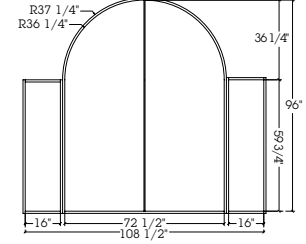

STANDARD ARCHES

The illustrations shown are for 36"W doors and 16"W sidelights.
The outer measure shown is the outside of jamb. Inner measure is actual door radius.

**TRUE RADIUS
HALF ROUND**

FLAT** Radius equals door(s) width. To calculate distance from springline to apex, multiply door(s) width x .134.

SEGMENT** Radius equals 2/3 of door(s) width. To calculate distance from springline to apex, multiply door(s) width x .226.

ELLIPTICAL - See charts below.

ELLIPTICAL* - Standard Radius

Transom Size	Door, Sidelight Size	A Radius	B Radius
72-1/2"W x 18"H	(2) 36"W Doors	54-5/8"	9"
72-1/2"W x 24"H	(2) 36"W Doors	45-5/8"	16"
84-1/2"W x 18"H	(2) 42"W Doors	70-3/4"	7-3/4"
84-1/2"W x 24"H	(2) 42"W Doors	59-1/4"	14-1/4"
96-1/2"W x 24"H	(2) 48"W Doors	72-3/4"	12"
108-1/2"W x 24"H	(2) 36"W Doors (2) 16"W Sidelights	89-3/8"	11"
112-1/2"W x 24"H	(2) 36"W Doors (2) 18"W Sidelights	95-1/4"	10-3/4"

PAIRED DOORS

Drawings #1 and #2 to the right show the two possible ways of making rectangular double doors with arch top rails.

TRUE RADIUS ARCH
Double doors and two sidelights.

FLAT ARCH
Double doors and two sidelights.

SEGMENT ARCH
Double doors and two sidelights.

ELLIPTICAL ARCH
Double doors and two sidelights.

**TRUE RADIUS ARCH DOOR AND
RECTANGULAR SIDELIGHTS**
Double doors and two sidelights.

**#1, TOP RAIL ARCH
MIRROR IMAGE**