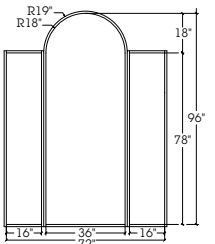

STANDARD ARCHES

The illustrations shown are for 36"W doors and 16"W sidelights.
The outer measure shown is the outside of jamb. Inner measure is actual door radius.

**TRUE RADIUS
HALF ROUND**

FLAT** Radius equals door(s) width. To calculate distance from springline to apex, multiply door(s) width x .134.

SEGMENT** Radius equals 2/3 of door(s) width. To calculate distance from springline to apex, multiply door(s) width x .226.

ELLIPTICAL - See charts below.

ELLIPTICAL* - Standard Radius

Transom Size	Door, Sidelight Size	A Radius	B Radius
72-1/2"W x 18"H	(2) 36"W Doors	54-5/8"	9"
72-1/2"W x 24"H	(2) 36"W Doors	45-5/8"	16"
84-1/2"W x 18"H	(2) 42"W Doors	70-3/4"	7-3/4"
84-1/2"W x 24"H	(2) 42"W Doors	59-1/4"	14-1/4"
96-1/2"W x 24"H	(2) 48"W Doors	72-3/4"	12"
108-1/2"W x 24"H	(2) 36"W Doors (2) 16"W Sidelights	89-3/8"	11"
112-1/2"W x 24"H	(2) 36"W Doors (2) 18"W Sidelights	95-1/4"	10-3/4"

GOthic ARCH TRANSOMS #177* AND #3058*

Arch dimensions are contingent on transom size. Shop drawings are provided showing dimensions. If specific dimensions are required, request quotation.

- * Nonstandard arches require a plywood or Mylar template.
- ** Nonstandard arches require radius dimensions.

TRUE RADIUS ARCH
Single door and two sidelights.

FLAT ARCH
Single door and two sidelights.

SEGMENT ARCH
Single door and two sidelights.

ELLIPTICAL ARCH
Single door and two sidelights.

**TRUE RADIUS ARCH DOOR AND
RECTANGULAR SIDELIGHTS**
Single door and two sidelights.