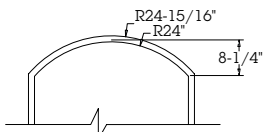

STANDARD ARCHES

The illustrations shown are for 36"W doors and 16"W sidelights.
The outer measure shown is the outside of jamb. Inner measure is actual door radius.

**TRUE RADIUS
HALF ROUND**

FLAT** Radius equals door(s) width. To calculate distance from springline to apex, multiply door(s) width x .134.

SEGMENT** Radius equals 2/3 of door(s) width. To calculate distance from springline to apex, multiply door(s) width x .226.

ELLIPTICAL - See charts below.

ELLIPTICAL* - Standard Radius

Transom Size	Door, Sidelight Size	A Radius	B Radius
72-1/2"W x 18"H	(2) 36"W Doors	54-5/8"	9"
72-1/2"W x 24"H	(2) 36"W Doors	45-5/8"	16"
84-1/2"W x 18"H	(2) 42"W Doors	70-3/4"	7-3/4"
84-1/2"W x 24"H	(2) 42"W Doors	59-1/4"	14-1/4"
96-1/2"W x 24"H	(2) 48"W Doors	72-3/4"	12"
108-1/2"W x 24"H	(2) 36"W Doors (2) 16"W Sidelights	89-3/8"	11"
112-1/2"W x 24"H	(2) 36"W Doors (2) 18"W Sidelights	95-1/4"	10-3/4"