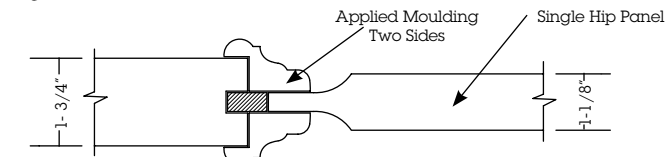

RAISED PANEL DOORS - Profile #8

Designs: 801SW - 807SW, 823SW, 851-2SW, 850SW - 855SW