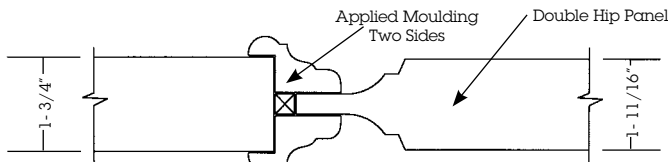

Interior Door Profile H11A

Interior Door Profile H12A

Interior Door Profile H13A

Interior Door Profile H14A

PROFILE OPTIONS FOR THE 800SW SERIES OF FLAT AND RAISED PANEL DOORS

RAISED PANEL DOORS - Profile #1

Designs: 801SW - 807SW, 823SW, 851-2SW, 850SW - 855SW

FLAT PANEL DOORS - Profile #3, This profile (3/4" T flat panel) recommended for interior doors only.

Designs: 815SW - 819SW, 821SW - 822SW

RAISED PANEL DOORS - Profile #2