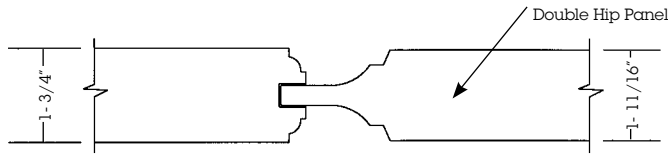

Interior Door Profile H11A

Interior Door Profile H12A

Interior Door Profile H13A

Interior Door Profile H14A

PROFILE OPTIONS FOR THE 800SW SERIES OF FLAT AND RAISED PANEL DOORS

RAISED PANEL DOORS - Profile #1

Designs: 801SW - 807SW, 823SW, 851-2SW, 850SW - 855SW

FLAT PANEL DOORS - Profile #3, This profile (3/4" T flat panel) recommended for interior doors only.

Designs: 815SW - 819SW, 821SW - 822SW

RAISED PANEL DOORS - Profile #2