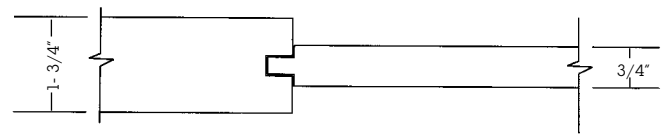

Interior Door Profile H11A

Interior Door Profile H12A

Interior Door Profile H13A

Interior Door Profile H14A

PROFILE OPTIONS FOR THE 800SW SERIES OF FLAT AND RAISED PANEL DOORS

RAISED PANEL DOORS - Profile #1

Designs: 801SW - 807SW, 823SW, 851-2SW, 850SW - 855SW

FLAT PANEL DOORS - Profile #3, This profile (3/4" T flat panel) recommended for interior doors only.

Designs: 815SW - 819SW, 821SW - 822SW

RAISED PANEL DOORS - Profile #2