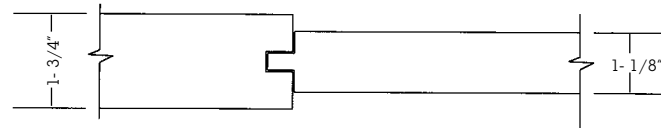

FLAT PANEL DOORS - Profile #5

Designs: 809SW - 819SW, 821SW - 822SW