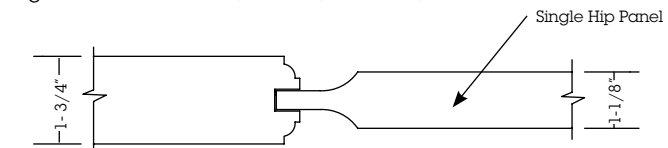

Designs: 801SW - 807SW, 823SW, 851-2SW, 850SW - 855SW

FLAT PANEL DOORS - Profile #3, This profile (3/4" T flat panel) recommended for interior doors only.

Designs: 815SW - 819SW, 821SW - 822SW

RAISED PANEL DOORS - Profile #2

Designs: 801SW - 807SW, 823SW, 851-2SW, 850SW - 855SW

FLAT PANEL DOORS - Profile #4, This profile (3/4" T flat panel) recommended for interior doors only. See expanded view lower left.

Designs: 815SW - 819SW, 821SW - 822SW