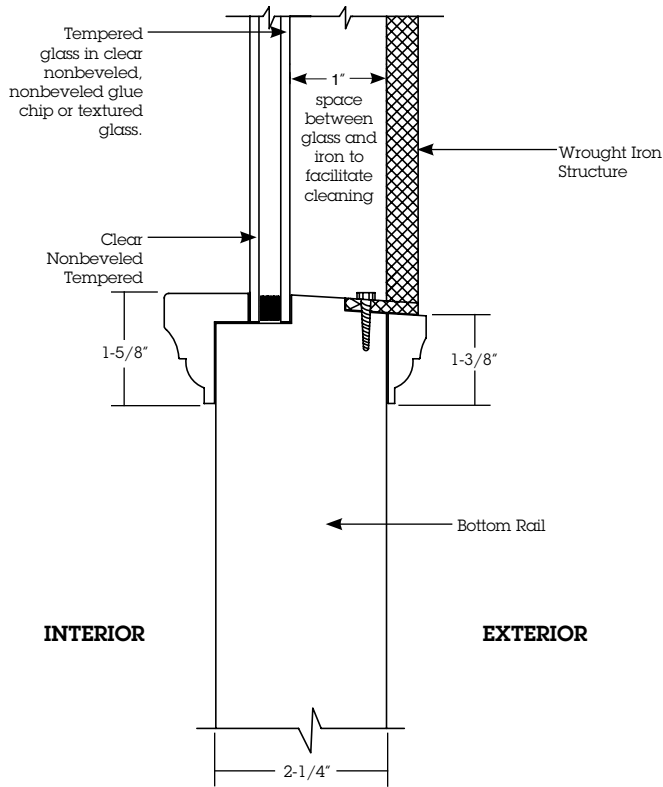

MANORGATE® SPECIFICATIONS

HAND-WROUGHT IRON

DOUBLE GLAZED INSULATING - Mouldings Two Sides

IRON INSTALLATION:

We do not install the iron because to do so would make it impossible for the finisher to seal and finish under and behind the iron. It is important to seal and finish this area for the long term durability of the door.

SINGLE GLAZED - Mouldings Two Sides